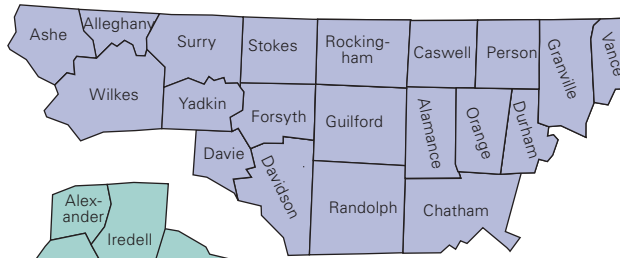

North Carolina Cooperative Extension Service Districts

NORTH CENTRAL Jim Cowden 828.687.0570

Alamance	336.570.6740	Person	336.599.1195
Alleghany	336.372.5597	Randolph	336.318.6000
Ashe	336.846.5850	Rockingham	336.342.8230
Caswell	336.694.4158	Stokes	336.593.8179
Chatham	919.542.8202	Surry	336.401.8025
Davidson	336.242.2080	Vance	252.438.8188
Davie	336.753.6100	Wilkes	336.651.7331
Durham	919.560.0525	Yadkin	336.679.2061
Forsyth	336.703.2850		
Granville	919.603.1350		
Guilford	336.641.2400		
Orange	919.245.2050		

NORTHEAST Dan Smith 919.515.8436

Beaufort	252.946.0111	Gates	252.357.1400	Pasquotank	252.338.3954
Bertie	252.794.5317	Halifax	252.583.5161	Perquimans	252.426.5428
Camden	252.331.7630	Hertford	252.358.7822	Pitt	252.902.1700
Chowan	252.482.6585	Hyde	252.926.4486	Tyrrell	252.796.1581
Currituck	252.232.2261	Martin	252.789.4370	Wake	919.250.1100
Dare	252.473.4290	Nash	252.459.9810	Warren	252.257.3640
Edgecombe	252.641.7815	Northampton	252.534.2831	Washington	252.793.2163
Franklin	919.496.3344				

SOUTH CENTRAL Clinton McRae 919.515.8433

Alexander	828.632.4451	Lincoln	704.736.8452
Anson	704.694.2915	Mecklenburg	704.336.2082
Cabarrus	704.920.3310	Montgomery	910.576.6011
Catawba	828.465.8240	Moore	910.947.3188
Cumberland	910.321.6860	Richmond	910.997.8255
Gaston	704.922.0301	Rowan	704.216.8970
Harnett	910.893.7530	Scotland	910.277.2422
Hoke	910.875.3461	Stanly	704.983.3987
Iredell	704.873.0507	Union	704.283.3801
Lee	919.775.5624		