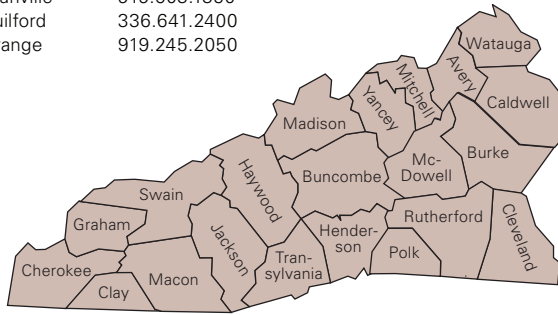

North Carolina Cooperative Extension Service Districts

NORTH CENTRAL Jim Cowden 828.687.0570

Alamance	336.570.6740	Person	336.599.1195
Alleghany	336.372.5597	Randolph	336.318.6000
Ashe	336.846.5850	Rockingham	336.342.8230
Caswell	336.694.4158	Stokes	336.593.8179
Chatham	919.542.8202	Surry	336.401.8025
Davidson	336.242.2080	Vance	252.438.8188
Davie	336.753.6100	Wilkes	336.651.7331
Durham	919.560.0525	Yadkin	336.679.2061
Forsyth	336.703.2850		
Granville	919.603.1350		
Guilford	336.641.2400		
Orange	919.245.2050		

NORTHEAST Dan Smith 919.515.8436

Beaufort	252.946.0111	Gates	252.357.1400	Pasquotank	252.338.3954
Bertie	252.794.5317	Halifax	252.583.5161	Perquimans	252.426.5428
Camden	252.331.7630	Hertford	252.358.7822	Pitt	252.902.1700
Chowan	252.482.6585	Hyde	252.926.4486	Tyrrell	252.796.1581
Currituck	252.232.2261	Martin	252.789.4370	Wake	919.250.1100
Dare	252.473.4290	Nash	252.459.9810	Warren	252.257.3640
Edgecombe	252.641.7815	Northampton	252.534.2831	Washington	252.793.2163
Franklin	919.496.3344				

SOUTHEAST Keith Walters 919.515.8437

Bladen	910.862.4591	Lenoir	252.527.2191
Brunswick	910.253.2610	New Hanover	910.798.7660
Carteret	252.222.6352	Onslow	910.455.5873
Columbus	910.640.6605	Pamlico	252.745.4121
Craven	252.633.1477	Pender	910.259.1235
Duplin	910.296.2143	Robeson	910.671.3276
Greene	252.747.5831	Sampson	910.592.7161
Johnston	919.989.5380	Wayne	919.731.1520
Jones	252.448.9621	Wilson	252.237.0111

SOUTH CENTRAL Clinton McRae 919.515.8433

Alexander	828.632.4451	Lincoln	704.736.8452
Anson	704.694.2915	Mecklenburg	704.336.2082
Cabarrus	704.920.3310	Montgomery	910.576.6011
Catawba	828.465.8240	Moore	910.947.3188
Cumberland	910.321.6860	Richmond	910.997.8255
Gaston	704.922.0301	Rowan	704.216.8970
Harnett	910.893.7530	Scotland	910.277.2422
Hoke	910.875.3461	Stanly	704.983.3987
Iredell	704.873.0507	Union	704.283.3801
Lee	919.775.5624		