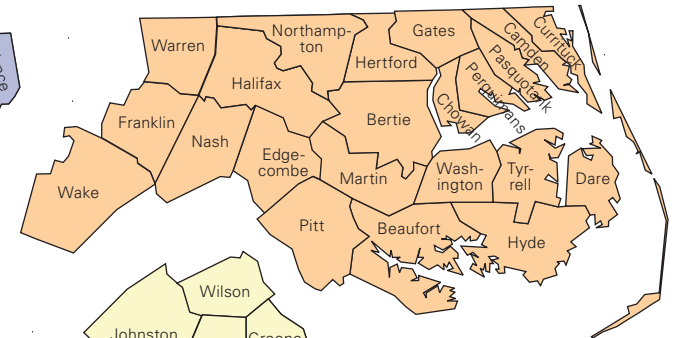

North Carolina Cooperative Extension Service Districts

NORTH CENTRAL Jim Cowden 828.687.0570

Alamance	336.570.6740	Person	336.599.1195
Alleghany	336.372.5597	Randolph	336.318.6000
Ashe	336.846.5850	Rockingham	336.342.8230
Caswell	336.694.4158	Stokes	336.593.8179
Chatham	919.542.8202	Surry	336.401.8025
Davidson	336.242.2080	Vance	252.438.8188
Davie	336.753.6100	Wilkes	336.651.7331
Durham	919.560.0525	Yadkin	336.679.2061
Forsyth	336.703.2850		
Granville	919.603.1350		
Guilford	336.641.2400		
Orange	919.245.2050		

NORTHEAST Dan Smith 919.515.8436

Beaufort	252.946.0111	Gates	252.357.1400	Pasquotank	252.338.3954
Bertie	252.794.5317	Halifax	252.583.5161	Perquimans	252.426.5428
Camden	252.331.7630	Hertford	252.358.7822	Pitt	252.902.1700
Chowan	252.482.6585	Hyde	252.926.4486	Tyrrell	252.796.1581
Currituck	252.232.2261	Martin	252.789.4370	Wake	919.250.1100
Dare	252.473.4290	Nash	252.459.9810	Warren	252.257.3640
Edgecombe	252.641.7815	Northampton	252.534.2831	Washington	252.793.2163
Franklin	919.496.3344				

SOUTH CENTRAL Clinton McRae 919.515.8433

Alexander	828.632.4451	Lincoln	704.736.8452
Anson	704.694.2915	Mecklenburg	704.336.2082
Cabarrus	704.920.3310	Montgomery	910.576.6011
Catawba	828.465.8240	Moore	910.947.3188
Cumberland	910.321.6860	Richmond	910.997.8255
Gaston	704.922.0301	Rowan	704.216.8970
Harnett	910.893.7530	Scotland	910.277.2422
Hoke	910.875.3461	Stanly	704.983.3987
Iredell	704.873.0507	Union	704.283.3801
Lee	919.775.5624		